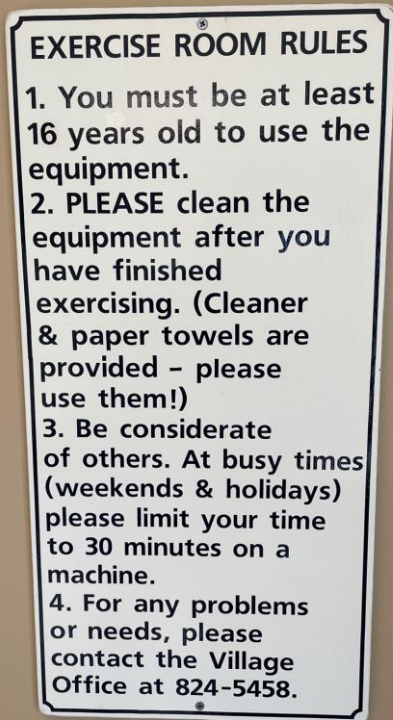

Emergency 911

Bromley Office (802) 824-5522

NEW

POOL CLOSED

**NO LIFEGUARD
SWIM AT YOUR OWN RISK**

**SECURITY
CAMERA
IN USE**

Cabana Signage - Existing

Electrical, basement door

Cabana Signage - Proposed

1

**ELECTRICAL
CLOSET
Authorized
Personnel Only**

In addition to current AED sign, do we need:

2

**UPSTAIRS
IN GYM**

Bathroom Signage - Existing

Not addressing right now.

Gym Signage - Existing

Gym Signage - Existing

Gym Signage - Existing

Gym Signage - Proposed

3

\$228 for 24"x24"

NEW: 2 OF EACH SIGN

**Use of Gym Limited to Residents
and Guests of Bromley Village**